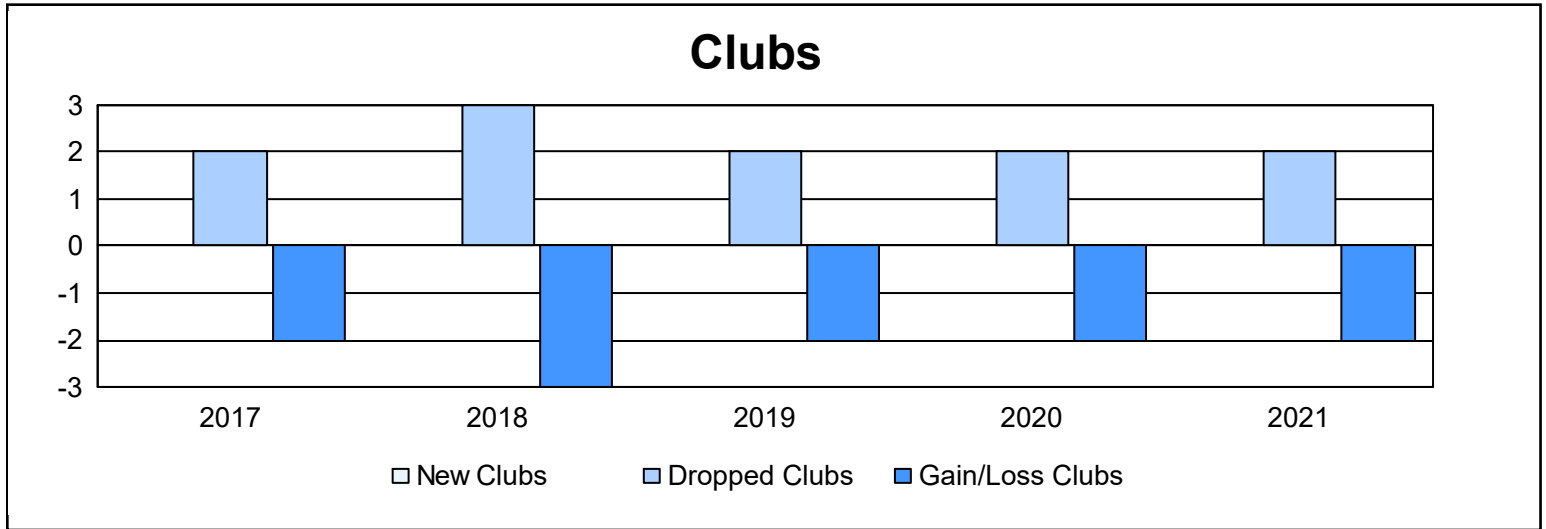

Year	New Clubs	Dropped Clubs	Gain/ Loss Clubs	New Members	Charter Members	Reinstate Members	Transfer Members	Total Member Added	Total Members Dropped	Gain/ Loss Members
2016-2017	0	2	-2	127	1	25	8	161	289	-128
2017-2018	0	3	-3	158	0	14	4	176	234	-58
2018-2019	0	2	-2	173	0	27	5	205	199	6
2019-2020	0	2	-2	119	1	5	6	131	228	-97
2020-2021	0	2	-2	85	0	8	5	98	181	-83
<b>Average</b>	<b>0</b>	<b>2</b>	<b>-2</b>	<b>132</b>	<b>0</b>	<b>16</b>	<b>6</b>	<b>154</b>	<b>226</b>	<b>-72</b>

### Membership Composition June 2021 Cumulative