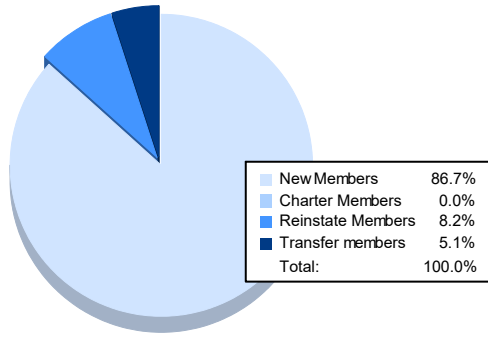

Year	New Clubs	Dropped Clubs	Gain/ Loss Clubs	New Members	Charter Members	Reinstate Members	Transfer Members	Total Member Added	Total Members Dropped	Gain/ Loss Members
2016-2017	0	2	-2	127	1	25	8	161	289	-128
2017-2018	0	3	-3	158	0	14	4	176	234	-58
2018-2019	0	2	-2	173	0	27	5	205	199	6
2019-2020	0	2	-2	119	1	5	6	131	228	-97
2020-2021	0	2	-2	85	0	8	5	98	181	-83
<b>Average</b>	<b>0</b>	<b>2</b>	<b>-2</b>	<b>132</b>	<b>0</b>	<b>16</b>	<b>6</b>	<b>154</b>	<b>226</b>	<b>-72</b>

### Membership Composition June 2021 Cumulative