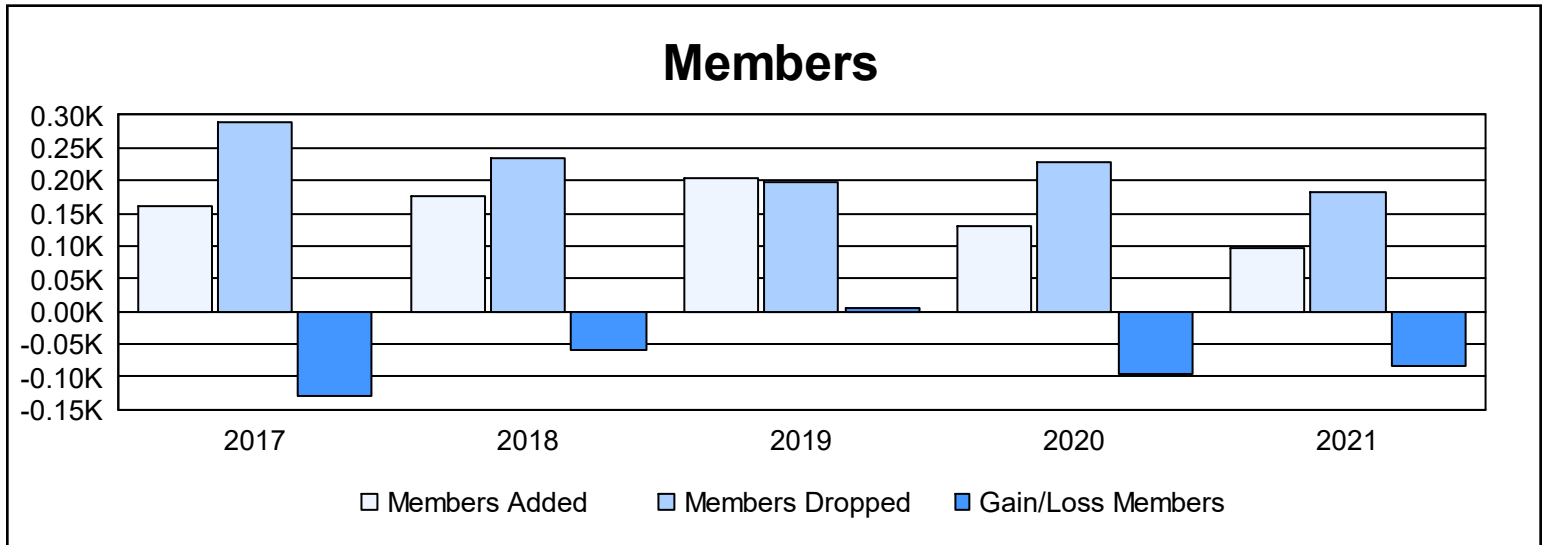

Year	New Clubs	Dropped Clubs	Gain/ Loss Clubs	New Members	Charter Members	Reinstate Members	Transfer Members	Total Member Added	Total Members Dropped	Gain/ Loss Members
2016-2017	0	2	-2	127	1	25	8	161	289	-128
2017-2018	0	3	-3	158	0	14	4	176	234	-58
2018-2019	0	2	-2	173	0	27	5	205	199	6
2019-2020	0	2	-2	119	1	5	6	131	228	-97
2020-2021	0	2	-2	85	0	8	5	98	181	-83
<b>Average</b>	<b>0</b>	<b>2</b>	<b>-2</b>	<b>132</b>	<b>0</b>	<b>16</b>	<b>6</b>	<b>154</b>	<b>226</b>	<b>-72</b>

### Membership Composition June 2021 Cumulative